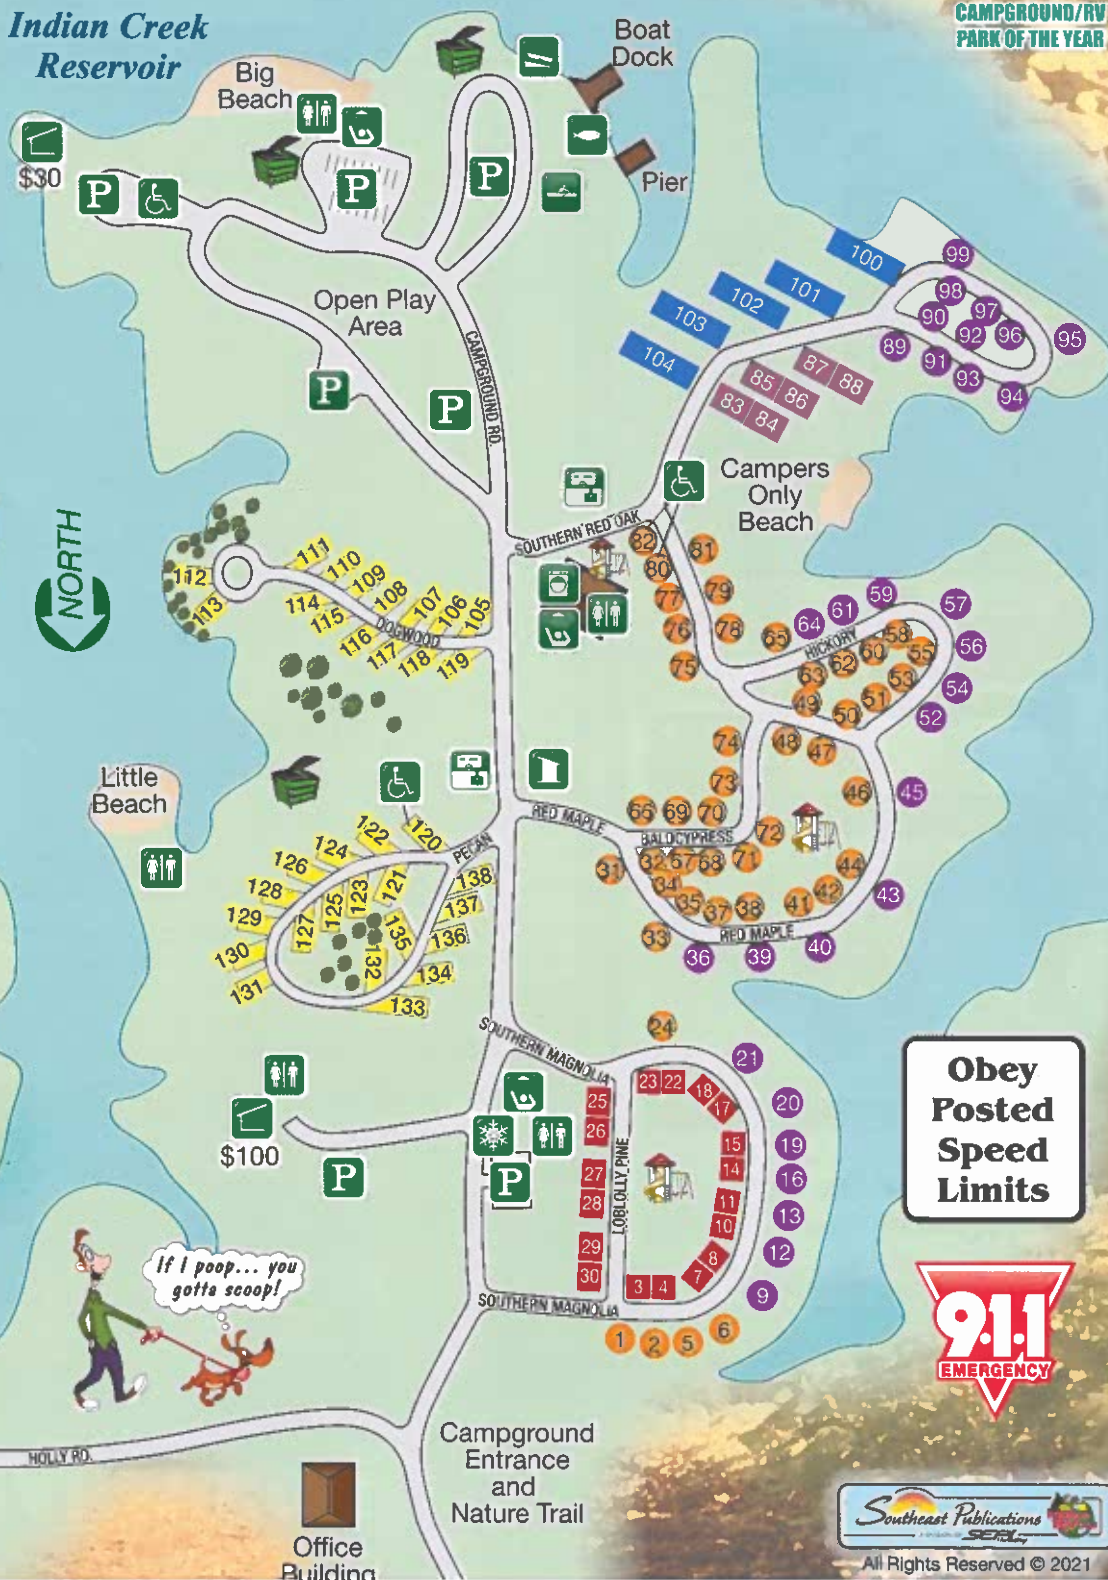

Office Hours:  
7:00 AM - 5:30 PM

Indian Creek Recreation  
Area - Campground

indiancreekrecrea

Indian Creek  
Reservoir

## Legend

Campground Day Use  
Including Boat Launch

### Campsites

- Full Hook-Up - \$35 / Night
- Premium - \$30 / Night
- Premium Shared Pull-Thru - \$30
- Ultra Pull-Thru - \$56
- Standard - \$24 / Night
- Standard Shared Pull-Thru - \$24

Seniors & Veterans receive a 10% discount

- Pavilion - \$30/\$100
- \$16 Per Camp Unit / Night  
Primitive Camping
- Day Use/Boat Launch - \$7
- Kayak & Canoe Rental -  
\$30 / Day
- Parking
- Handicap Parking
- Bathroom
- Shower
- Laundry
- RV Services
- Well Shed
- Fish Cleaning Station
- Ice Machine
- Beach
- Playground
- Dumpster