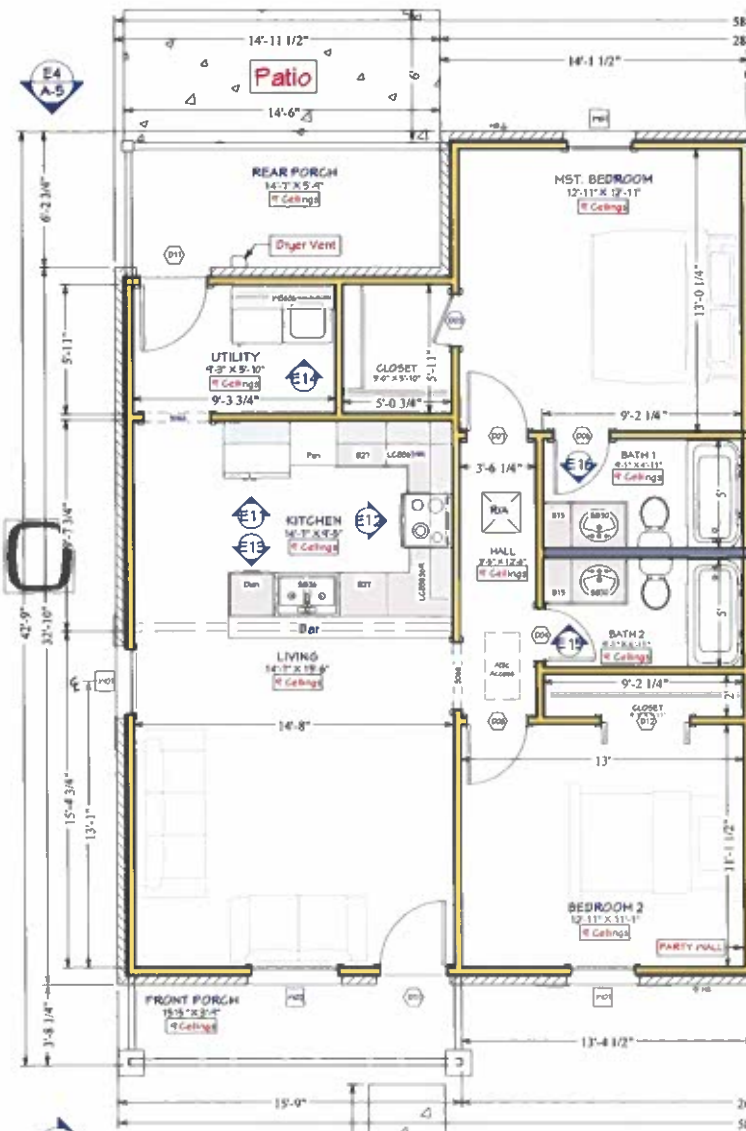

AMENITIES

- Granite Countertops
- Black Appliances,
- Pet Friendly with Restrictions
- Pet Fee is $500
- Washer/Dryer Connections
- Fenced-In Backyards